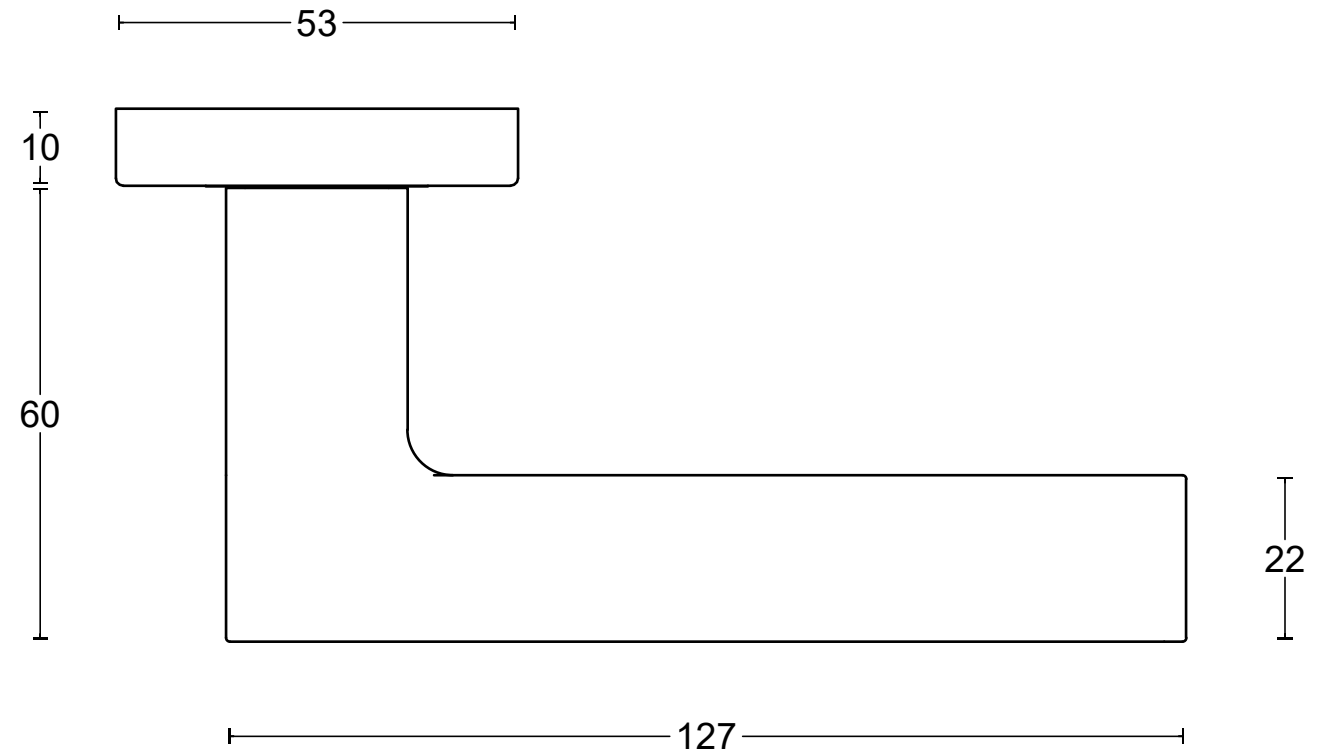

# BASICS LB21H-BSQ

sprung lever handle on rose  
stainless steel

	FORMANI HOLLAND B.V. EUROPALAAN 12 6199 AB MAASTRICHT-AIRPORT NL T +31 (0)43 308 90 00 INFO@FORMANI.COM WWW.FORMANI.COM	Type :	Version:
	Formani filename: 1501D304_LB21H-BSQ_V01.dwg	BASICS LB21H-BSQ	V01
	Drawn by: Semih Aslan		Description: sprung lever handle on rose stainless steel
Creation date: 2-10-2023		A3	