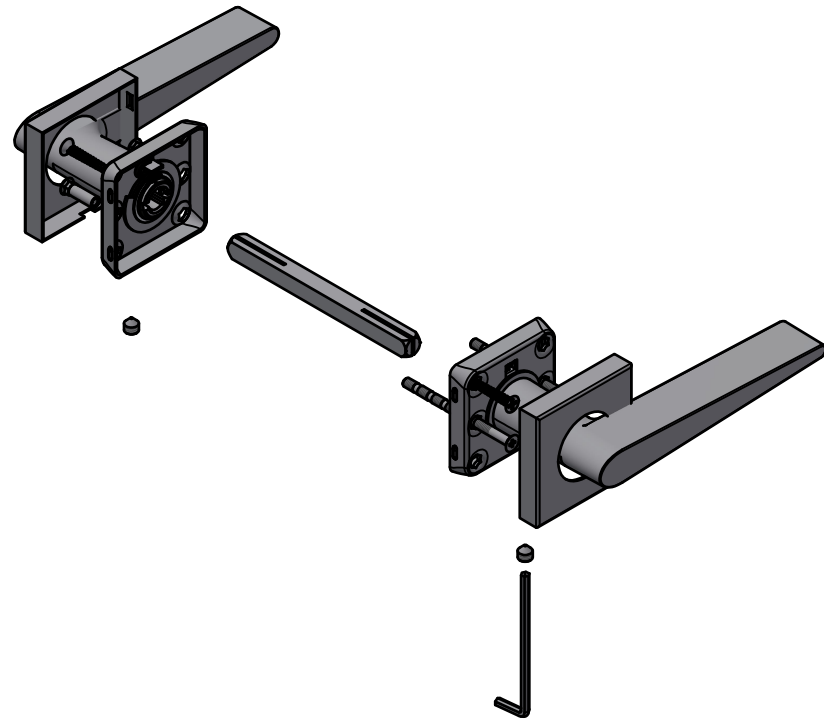

# BASICS LB21H-BSQ

sprung lever handle on rose  
stainless steel

	FORMANI HOLLAND B.V. EUROPALAAN 12 6199 AB MAASTRICHT-AIRPORT NL T +31 (0)43 308 90 00 INFO@FORMANI.COM WWW.FORMANI.COM	Type :	Version:
	Formani filename: 1501D304_LB21H-BSQ_V01.dwg	BASICS LB21H-BSQ	V01
	Drawn by: Semih Aslan		Description: sprung lever handle on rose stainless steel
Creation date: 2-10-2023		A3	