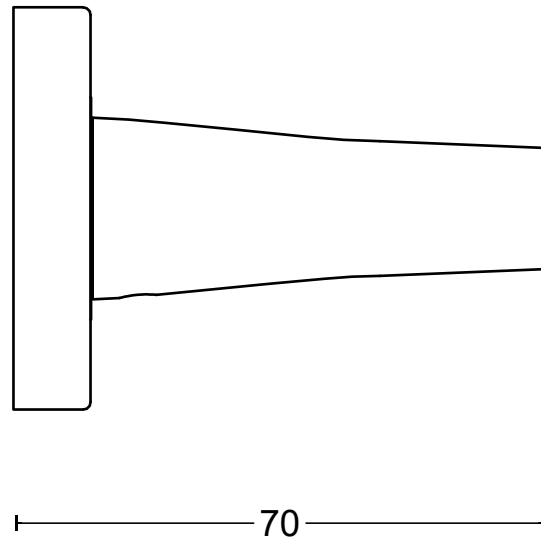

# BASICS LB21H-BSQ

sprung lever handle on rose  
stainless steel

	FORMANI HOLLAND B.V. EUROPALAAN 12 6199 AB MAASTRICHT-AIRPORT NL T +31 (0)43 308 90 00 INFO@FORMANI.COM WWW.FORMANI.COM	Type :	Version:
	Formani filename: 1501D304_LB21H-BSQ_V01.dwg	BASICS LB21H-BSQ	V01
	Drawn by: Semih Aslan		Description: sprung lever handle on rose stainless steel
Creation date: 2-10-2023		A3	