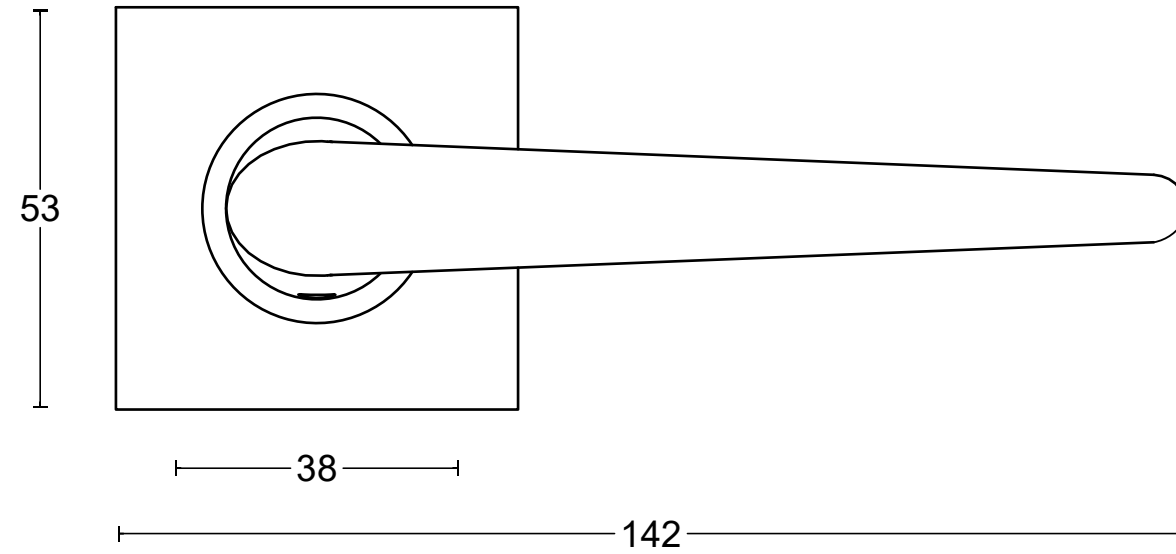

# BASICS LB21H-BSQ

sprung lever handle on rose  
stainless steel

	FORMANI HOLLAND B.V. EUROPALAAN 12 6199 AB MAASTRICHT-AIRPORT NL T +31 (0)43 308 90 00 INFO@FORMANI.COM WWW.FORMANI.COM	Type :	Version:
	Formani filename: 1501D304_LB21H-BSQ_V01.dwg	BASICS LB21H-BSQ	V01
	Drawn by: Semih Aslan		Description: sprung lever handle on rose stainless steel
Creation date: 2-10-2023		A3	