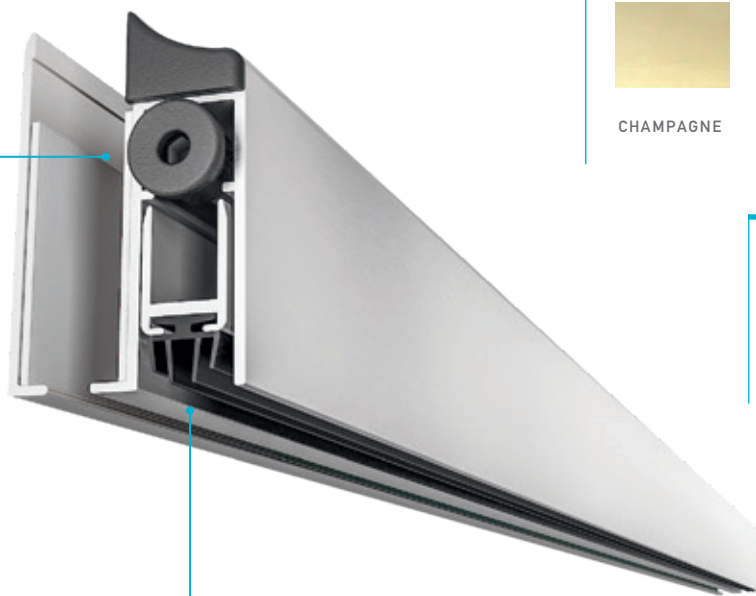

GLASS

cod. CE1340GLA

boxes of: 25 pieces

Lengths	330	430	≥530
Trimming	50	90	125

plunger type