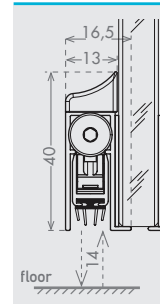

application

size 13x40 mm

size 13x40 mm

seals

36 dB Rw
IFT Cert. n.
PB 4-K06-04-en-01

fixing type

closing plug included

optional