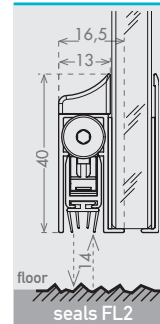

GLASS

cod. CE1340GLA

boxes of: 25 pieces

Lengths	330	430	≥530
Trimming	50	90	125

plunger type

colours

colours anti-scratch finish

certification

application

size 13x40 mm

size 13x40 mm

seals

36 dB Rw
IFT Cert. n.
PB 4-K06-04-en-01

fixing type

closing plug included

optional