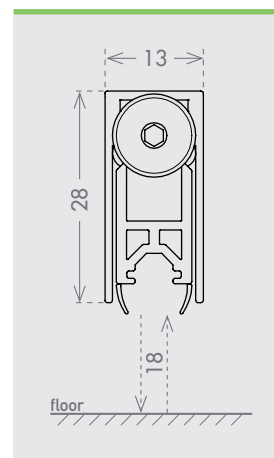

trimming

150 mm standard
50 mm | l. 330 mm
125 mm | l. 430 mm

lengths

330 430 530 630 730 830 930 1030 1130 mm

certification

application

TIMBER
DOOR

SECURITY
DOOR

plunger type

size 13x28 mm

seals

PVC

42 dB Rw
IFT Cert. n.
PB Z11-G03-04

fixing type

2F

closing plug included