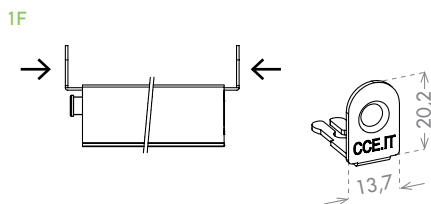

trimming

150 mm standard
50 mm | l. 330 mm
125 mm | l. 430 mm

lengths

330 430 530 630 730 830 930 1030 1130 mm

certification

application

TIMBER
DOOR

SECURITY
DOOR

plunger type

size 13x28 mm

seals

PVC

42 dB Rw
IFT Cert. n.
PB Z11-G03-04

fixing type

2F

closing plug included