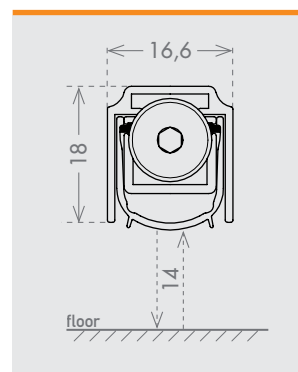

trimming

150 mm standard
50 mm | l. 330 mm

lengths

330 430 530 630 730 830 930 1030 1130 1230 mm

certification

application

ALUMINIUM
DOOR

SECURITY
DOOR

PVC
DOOR

plunger type

size 16,6x18 mm

seals

THERM

46 dB Rw

IFT Cert. n.
167 38273/Z12e

fixing type