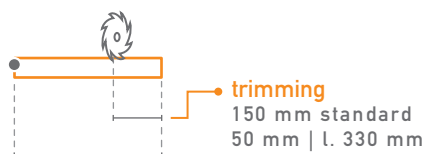

trimming

150 mm standard
50 mm | l. 330 mm

lengths

330 430 530 630 730 830 930 1030 1130 1230 mm

certification

application

ALUMINIUM
DOOR

SECURITY
DOOR