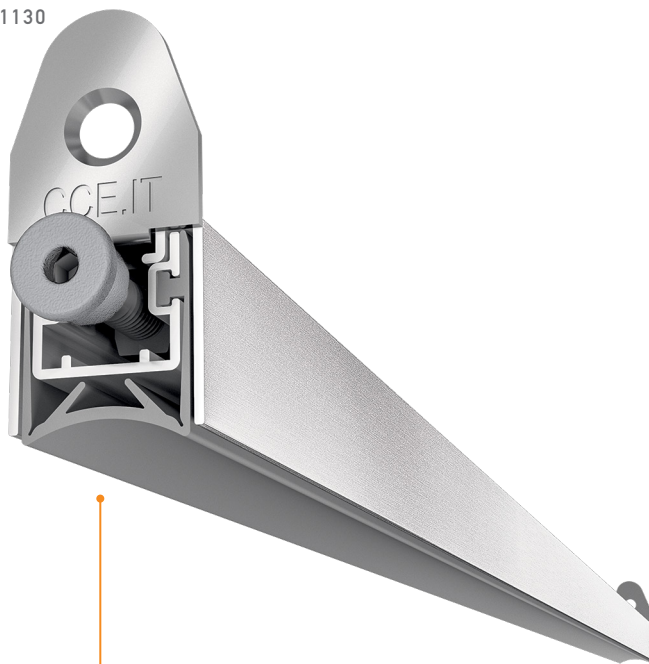

QUADRA 20X20

cod. AS2020Q

2 YEARS*
WARRANTY

EN Automatic drop down seal with compact dimensions and great sound insulation. It's ideally used on PVC and aluminum doors. It can be easily installed with two dedicated steel brackets.

trimming

150 mm standard
50 mm | l. 330 mm
110 mm | l. 430 mm

lengths

330 430 530 630 730 830 930 1030 1130
1230 1330 1430 1530 mm

plunger type

application

ALUMINIUM
DOOR

PVC
DOOR