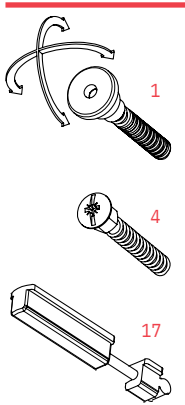

DROP 20 MAXI

2 YEARS*
WARRANTY

EN A top range product, fire resistant up to 60 minutes (certified), with 52dB of noise reduction, 20 mm of maximum drop and three different fixing systems. Available with a profile of 28 mm or 30 mm height, this product can be combined with a wide range of accessories, for both two leafs doors and pivoting doors.

lengths

330 430530 630 730 830 930 1030 1130
1230 1330 1430 1530 1630 1730 1830 mm

certification

File nr. R39141

application

TIMBER
DOOR

SECURITY
DOOR

plunger type

size 15x28 mm cod AS1528DR6M
size 15x30 mm . AS1530DR6M

seals

60 min.
CFR Cert.n.
CFR1605191

UL LISTED
UL 10C
File nr. R39141

fixing type

closing plug included

optional

DOUBLE PLUNGER KIT cod. ACKITDP p. 152