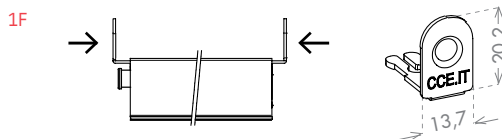

lengths

330 430530 630 730 830 930 1030 1130
1230 1330 1430 1530 1630 1730 1830 mm

certification

File nr. R39141

application

TIMBER
DOOR

SECURITY
DOOR

plunger type

size 15x28 mm cod AS1528DR6M
size 15x30 mm . AS1530DR6M

seals

60 min.
CFR Cert.n.
CFR1605191

UL LISTED
UL 10C
File nr. R39141

fixing type

closing plug included

optional

DOUBLE PLUNGER KIT cod. ACKITDP p. 152