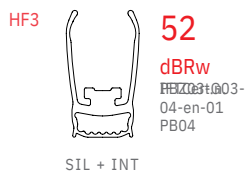

DROP 20 MAXI

2 YEARS*
WARRANTY

EN A top range product, fire resistant up to 60 minutes (certified), with 52dB of noise reduction, 20 mm of maximum drop and three different fixing systems. Available with a profile of 28 mm or 30 mm height, this product can be combined with a wide range of accessories, for both two leafs doors and pivoting doors.

lengths

330 430530 630 730 830 930 1030 1130
1230 1330 1430 1530 1630 1730 1830 mm

certification

File nr. R39141

application

TIMBER
DOOR

SECURITY
DOOR

plunger type

size 15x28 mm cod AS1528DR6M
size 15x30 mm . AS1530DR6M

seals

60 min.
CFR Cert.n.
CFR1605191

UL LISTED
UL 10C
File nr. R39141

fixing type

closing plug included

optional

DOUBLE PLUNGER KIT cod. ACKITDP p. 152