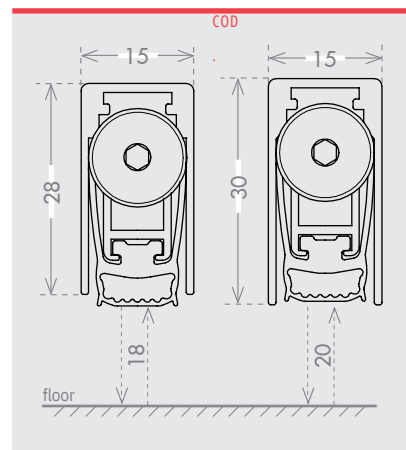

DROP 20 MAXI

2 YEARS*
WARRANTY

EN A top range product, fire resistant up to 60 minutes (certified), with 52dB of noise reduction, 20 mm of maximum drop and three different fixing systems. Available with a profile of 28 mm or 30 mm height, this product can be combined with a wide range of accessories, for both two leafs doors and pivoting doors.

lengths

330 430530 630 730 830 930 1030 1130
1230 1330 1430 1530 1630 1730 1830 mm

certification

File nr. R39141

application

TIMBER
DOOR

SECURITY
DOOR

plunger type

size 15x28 mm cod AS1528DR6M
size 15x30 mm . AS1530DR6M

seals

60 min.
CFR Cert.n.
CFR1605191

UL LISTED
UL 10C
File nr. R39141

fixing type

closing plug included

optional

DOUBLE PLUNGER KIT cod. ACKITDP p. 152