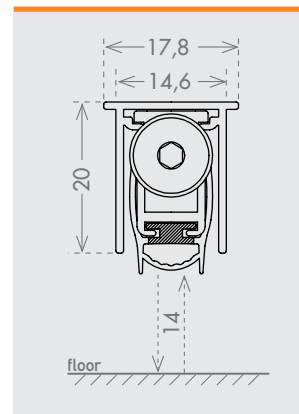

lengths

330 430 530 630 730 830 930 1030 1130 1230 mm

application

ALUMINIUM DOOR
WITH
EURO GROOVE

plunger type

size 17,8x20 mm

seals

THERM