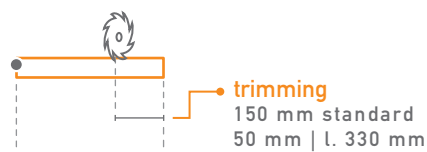

lengths

330 430 530 630 730 830 930 1030 1130 1230 mm

application

ALUMINIUM DOOR
WITH
EURO GROOVE

plunger type

size 17,8x20 mm

seals

THERM