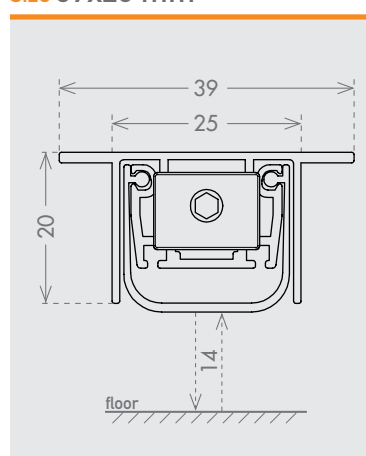

ACOUSTIC ALU CON ALETTE

cod. ASACAL

2 YEARS*
WARRANTY

trimming

150 mm standard
50 mm | L. 330 mm
110 mm | L. 430 mm

lengths

330 430 530 630 730 830 930 1030 1130 1230 1330
1430 1530 mm

plunger type

size 39x20 mm

seals

GA

THERM

50 dB Rw
IFT Cert. n.
PB-G03-04-en
01_PB01

fixing type

5F

closing plug included