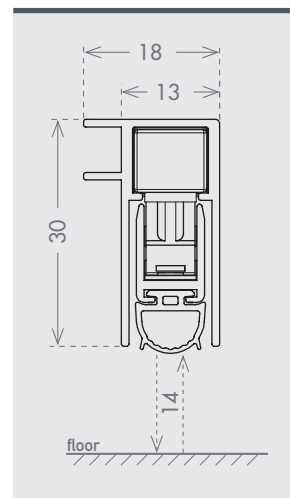

TOP SLIDE MAGNETIC

cod. CE1830TSM

boxes of: 28 pieces

Lengths	330	430	≥530
Trimming	35	115	150

EN Special product for sliding doors supplied with its floor guide and magnetic lock kit. The extractable plunger with adjusting spring allows a comfortable regulation. This model is equipped with a soft fire resistant silicone seal.

certification

application

SLIDING
DOOR

plunger type

size 18x30 mm

seals

fixing type

door blocker included