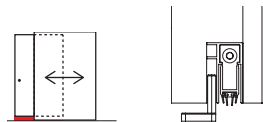

certification

application

SLIDING
DOOR

plunger type

size 18x30 mm

seals

fixing type

door blocker included