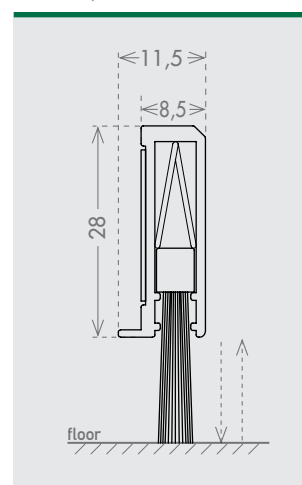

## application

ALL TYPES  
OF SWING DOOR

size 11,5x28 mm