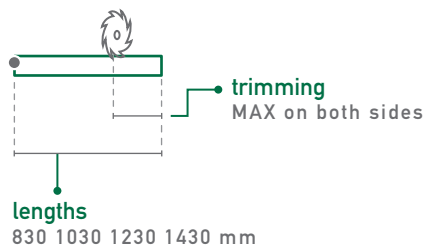

ECOBRUSH

COD. ASECOBR

2 YEARS*
WARRANTY

EN Simple and elegant, this product is thought for external application on existing swing doors. Thanks to a self-regulating spring, the polypropylene brush is always in contact to the floor. This model can easily be fixed by a high-sealing tape.

colours