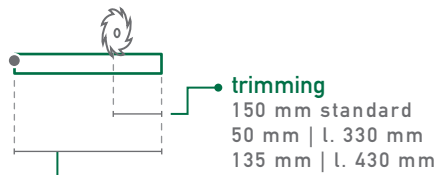

APPLIQUE ACOUSTIC

COD. ASAPPACU

2 YEARS*
WARRANTY

lengths

330 430 530 630 730 830 930 1030 1130
1230 1330 1430 1530 1630 1730 1830 mm

plunger type