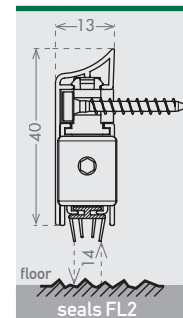

BROWN

SILVER
ANODISED

application

ALL TYPES
OF SWING DOOR

certification

size 13x39 mm

size 13x39 mm

seals