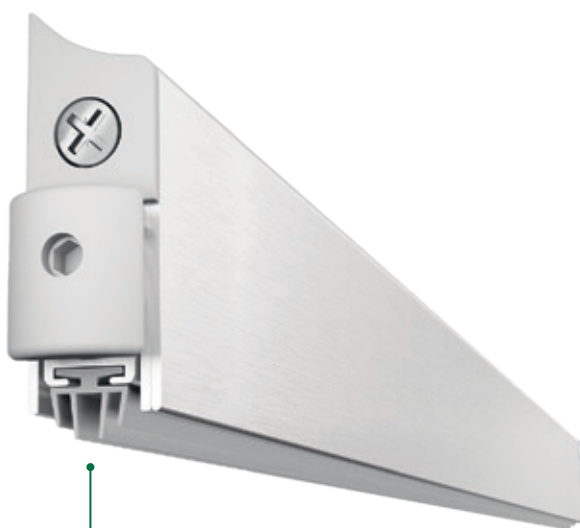

APPLIQUE

cod. CE1340APP

boxes of: 25 pieces

Lengths	330	430	≥530
Trimming	20	120	150

plunger type

9B