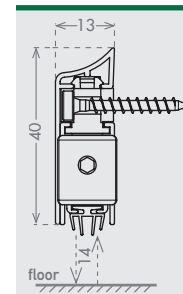

BROWN

SILVER
ANODISED

application

ALL TYPES
OF SWING DOOR

certification

size 13x39 mm

size 13x39 mm

seals