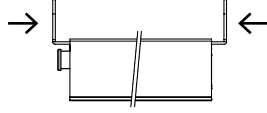

fixing type

1F