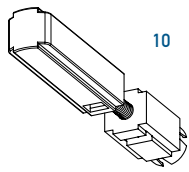

plunger type

certification

File nr. R39141

ZERTIFIZIERT
CERTIFICATO

CAMBRIDGE
FIRE RESEARCH

application

TIMBER
DOOR

SECURITY
DOOR