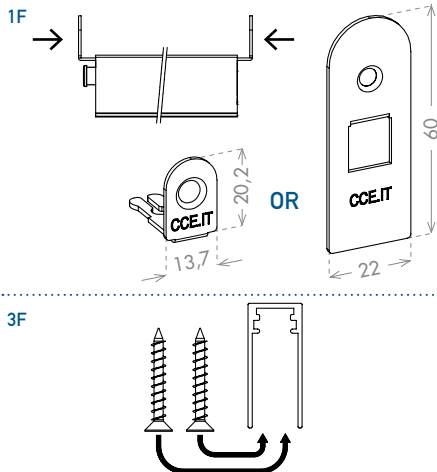

seals

fixing type

closing plug included

new technology

optional

CHRONOFLOOR
cod. KITSOGCHR p. 19

CHRONOAIR
cod. ACNOACHR
cod. ACNOACHR12
p. 20

IT Chronosoft 14x35 abbassa progressivamente la guarnizione sul pavimento con movimento basculante, dopo qualche secondo che la porta è già completamente chiusa. Niente attrito sul pavimento, niente rumore, solo comfort. Certificata per tenuta al fuoco fino a 30 minuti ed abbattimento acustico fino a 46dB. Scegli il meglio con CHRONOSOFT 14x35.

DE Chronosoft 14x35 senkt die Dichtung einige Sekunden nach der Türschließung mit einer Kippbewegung nach und nach auf den Boden ab. Keine Bodenreibung, keine Schleifgeräusche, purer Komfort. Zertifizierte Brandbeständigkeit bis 30 Minuten und zertifizierte Schalldämmung bis 46 dB. Gönnen Sie sich mit CHRONOSOFT 14x35 das Beste.

FR Chronosoft 14x35 abaisse progressive-ment le joint au sol avec un mouvement basculant quelques secondes après que le porte soit complètement fermée. Aucun frottement au sol, aucun bruit, seulement le confort. Certifié pour la tenue au feu jusque 30 minutes et réduction acoustique jusque 46dB. Choisissez le meilleur avec CHRONOSOFT 14x35.

ES Chronosoft 14x35 baja progresivamente el sello al suelo con movimiento oscilante unos segundos después que la puerta ya esta completamente cerrada. No hay fricción con el suelo, ningún ruido, solo comfort. Certificado para resistencia al fuego hasta 30 minutos y para aislamiento acustico hasta 46dB. Elge lo mejor con CHRONOSOFT 14x35.

RU У Chronosoft 14x35 уплотнитель опускается на пол путем постепенного поворота через несколько секунд после того, как дверь полностью закрывается. Отсутствуют трение о пол и шум, есть только комфорт. Имеет сертифицированный предел огнестойкости до 30 минут, сертифицированное снижение уровня шума до 46 Дб. Выберите лучшее благодаря CHRONOSOFT 14x35.