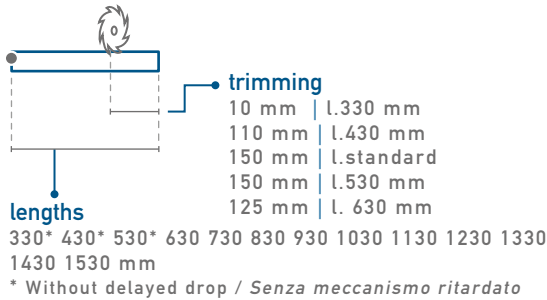

CHRONOSOFT 14X35

cod. AS1435CHR

EN Chronosoft 14x35 lowers progressively the seal on the floor with a slow tilting movement, few seconds after the door is completely closed. This avoids seal friction and noise for a complete comfort. The seal is fire resistant up to 30 min and acoustic certified up to 46dB. Choose the best, choose CHRONOSOFT 14x35.

boxes of: 30 pieces

certification

File nr. R39141

application

TIMBER
DOOR

SECURITY
DOOR

plunger type

10