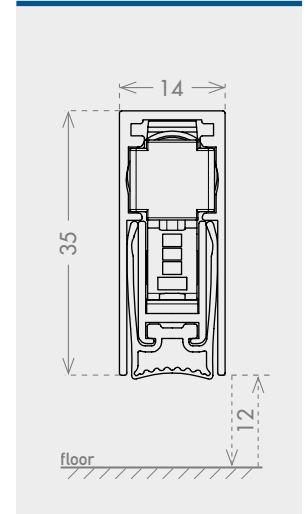

## application

TIMBER  
DOOR

SECURITY  
DOOR

## size 14x35 mm