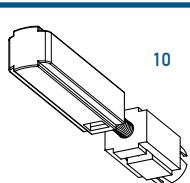

SECURITY DOOR

plunger type

10

size 14x35 mm

seals

fixing type

closing plug included

new technology