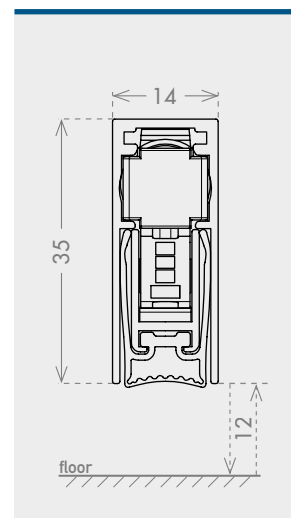

SECURITY DOOR

plunger type

10

size 14x35 mm

seals

fixing type

closing plug included

new technology