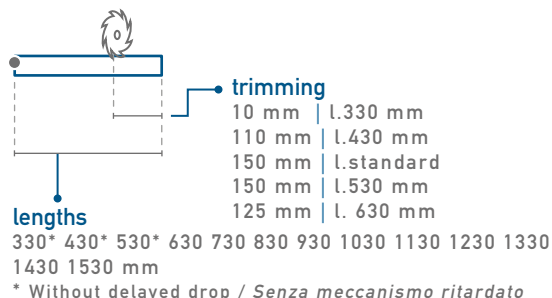

CHRONOCLICK

14X35

cod. AS1435CLI

boxes of: 30 pieces

certification

File nr. R39141

application

TIMBER DOOR

SECURITY DOOR

plunger type

10