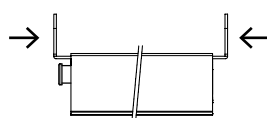

size 25x20 mm

seals

GA

THERM

50 dB Rw
IFT Cert. n.
PB-G03-04-en
01_PB01

fixing type

2F

1F