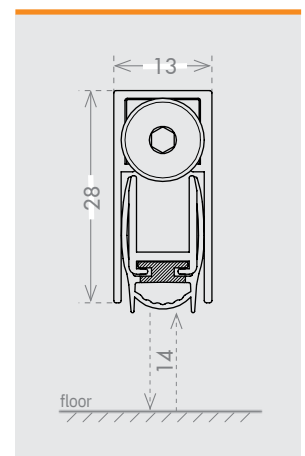

MINI PLUS

2 YEARS*
WARRANTY

EN Small in its dimensions, this model is certified for 51dB by the IFT Rosenheim. It can be equipped with a range of different plungers and its mechanism can be pulled out from both hinge and lock sides (CCE patent). This product can be installed also on pivoting doors in combination with Actuator Pivot accessory.

lengths

330 430 530 630 730 830 930 1030 1130
1230 1330 1430 1530 1630 1730 1830 mm

certification

application

TIMBER
DOOR

SECURITY
DOOR

plunger type

size 13x28 mm