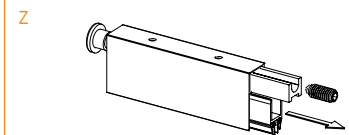

closing plug included

optional