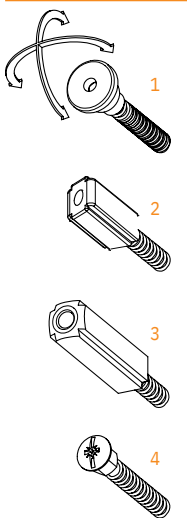

MINI PLUS

2 YEARS*
WARRANTY

EN Small in its dimensions, this model is certified for 51dB by the IFT Rosenheim. It can be equipped with a range of different plungers and its mechanism can be pulled out from both hinge and lock sides (CCE patent). This product can be installed also on pivoting doors in combination with Actuator Pivot accessory.

lengths

330 430 530 630 730 830 930 1030 1130
1230 1330 1430 1530 1630 1730 1830 mm

certification

application

TIMBER
DOOR

SECURITY
DOOR

plunger type

size 13x28 mm

seals

THERM

51 dB Rw
IFT Cert. 16731287/Z5e

fixing type

3F

closing plug included

optional

ACTUATOR PIVOT cod. ACAPIV p. 153