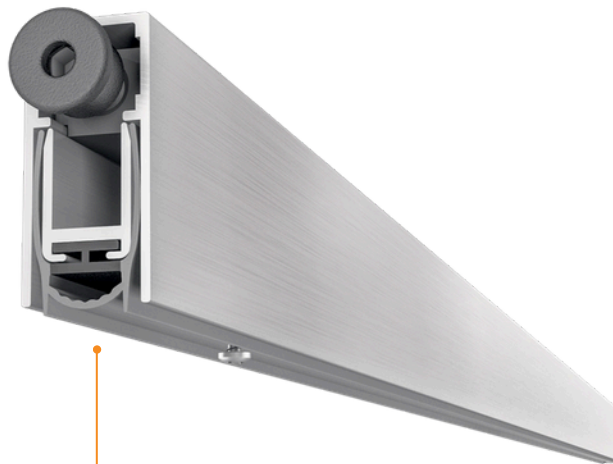

MINI PLUS

2 YEARS*
WARRANTY

EN Small in its dimensions, this model is certified for 51dB by the IFT Rosenheim. It can be equipped with a range of different plungers and its mechanism can be pulled out from both hinge and lock sides (CCE patent). This product can be installed also on pivoting doors in combination with Actuator Pivot accessory.

lengths

330 430 530 630 730 830 930 1030 1130
1230 1330 1430 1530 1630 1730 1830 mm

certification

application

TIMBER
DOOR

SECURITY
DOOR

plunger type

size 13x28 mm