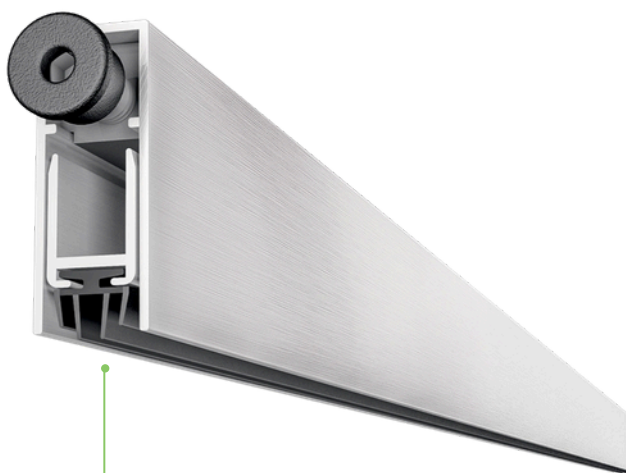

CON GUARNIZIONE

COD. ASGSFI

2 YEARS*
WARRANTY

EN One of the all-time CCE classics, available with many different combination of seals and plungers, it guarantees a high efficiency. Its mechanism can be pulled out from both hinge and lock sides (CCE patent). This model can be installed also on pivoting doors in combination with Actuator Pivot accessory.

trimming

200 mm standard
50 mm | L. 330 mm
135 mm | L. 430 mm

lengths

330 430 530 630 730 830 930 1030 1130
1230 1330 1430 1530 1630 1730 1830 mm

certification

application

PVC
DOOR

TIMBER
DOOR

SECURITY
DOOR

plunger type

size 11,7x30 mm

seals

A

THERM

39 dB Rw

PE-G03-D4
en-01_PB10