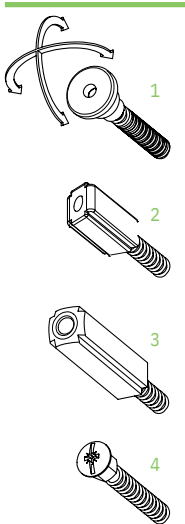

CON GUARNIZIONE

COD. ASGSFI

2 YEARS*
WARRANTY

EN One of the all-time CCE classics, available with many different combination of seals and plungers, it guarantees a high efficiency. Its mechanism can be pulled out from both hinge and lock sides (CCE patent). This model can be installed also on pivoting doors in combination with Actuator Pivot accessory.

trimming

200 mm standard
50 mm | L. 330 mm
135 mm | L. 430 mm

lengths

330 430 530 630 730 830 930 1030 1130
1230 1330 1430 1530 1630 1730 1830 mm

certification

application

PVC
DOOR

TIMBER
DOOR

SECURITY
DOOR

plunger type

size 11,7x30 mm

seals

A

THERM

39 dB Rw

PE-G03-D4
en-01_PB10