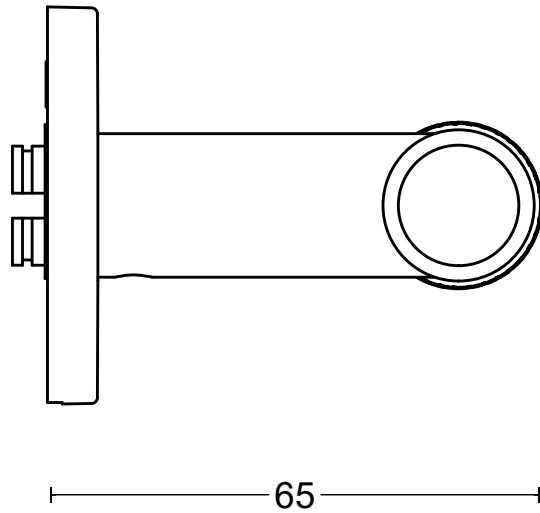

BASICS LB522 EN1906 GRADE 3

sprung lever handle attached to rose
with stainless steel sub-rose
stainless steel

6.5

door thickness 38 - 45 mm

CERTIFICATE SKG.0338.8049.04.ENG
EN1906 37-B030B 14.00343-1

	FORMANI HOLLAND B.V. EUROPALAAN 12 6199 AB MAASTRICHT-AIRPORT NL T +31 (0)43 308 90 00 INFO@FORMANI.COM WWW.FORMANI.COM	Type : BASICS LB522 EN1906 GRADE 3	Version: V01
	Formani filename: 1501D147_LB522_EN1906_V01.dwg	Description: sprung lever handle attached to rose with stainless steel sub-rose stainless steel	Format A3
	Drawn by: Christian Brimbois Creation date: 4-9-2025		