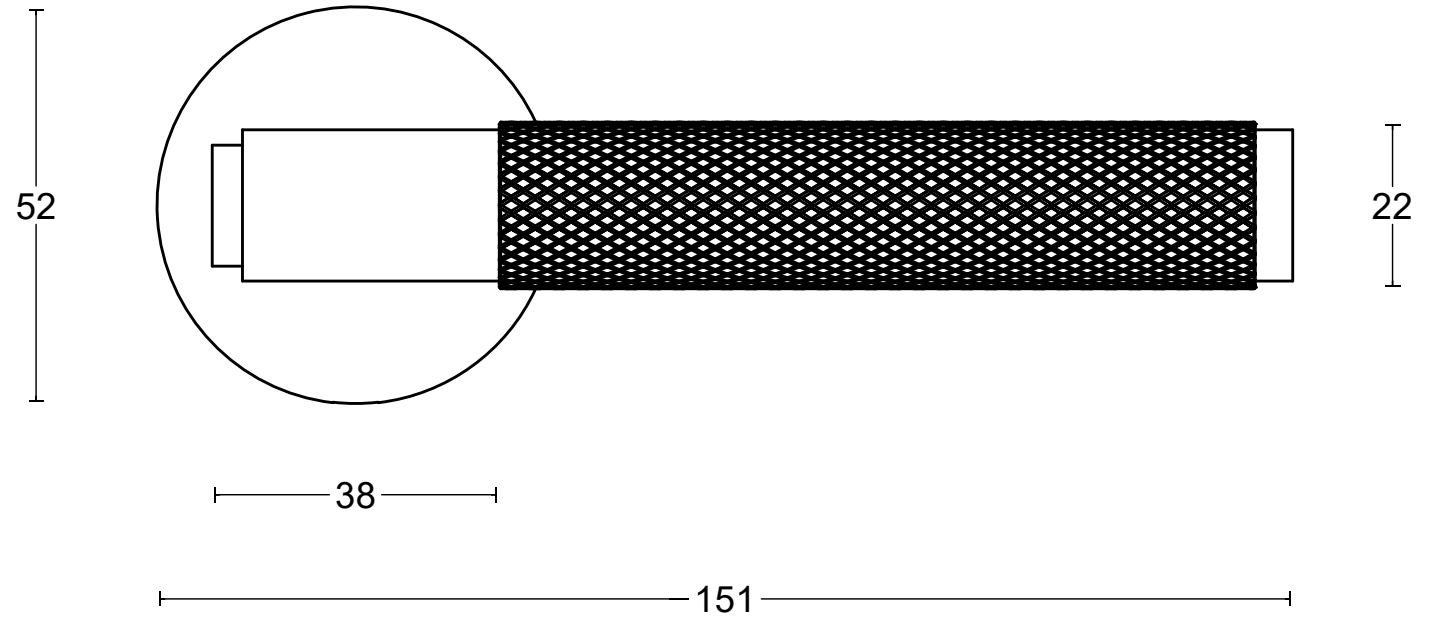

BASICS LB522 EN1906 GRADE 3

sprung lever handle attached to rose
with stainless steel sub-rose
stainless steel

6.5

door thickness 38 - 45 mm

CERTIFICATE SKG.0338.8049.04.ENG
EN1906 37-B030B 14.00343-1

	FORMANI HOLLAND B.V. EUROPALAAN 12 6199 AB MAASTRICHT-AIRPORT NL T +31 (0)43 308 90 00 INFO@FORMANI.COM WWW.FORMANI.COM	Type : BASICS LB522 EN1906 GRADE 3	Version: V01
	Formani filename: 1501D147_LB522_EN1906_V01.dwg	Description: sprung lever handle attached to rose with stainless steel sub-rose stainless steel	Format A3
	Drawn by: Christian Brimbois Creation date: 4-9-2025		