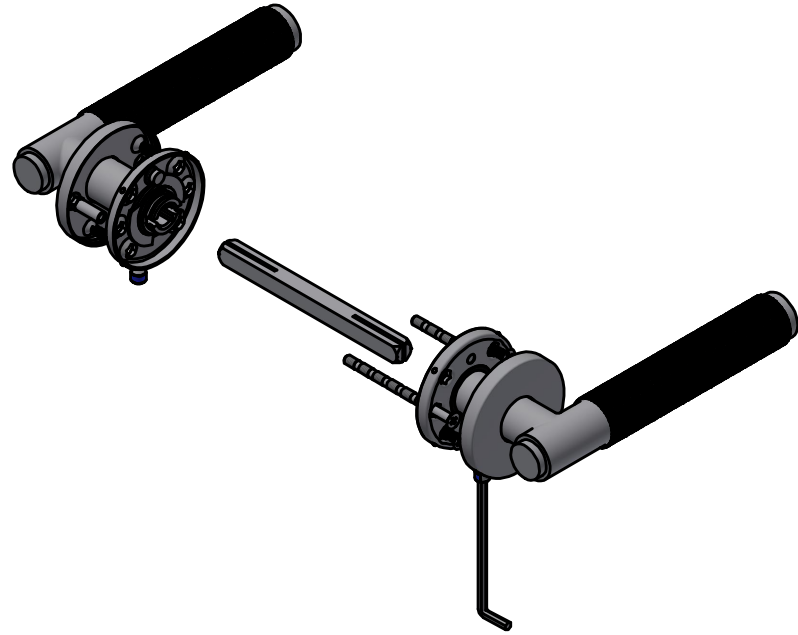

BASICS LB522 EN1906 GRADE 3

sprung lever handle attached to rose
with stainless steel sub-rose
stainless steel

6.5

door thickness 38 - 45 mm

CERTIFICATE SKG.0338.8049.04.ENG
EN1906 37-B030B 14.00343-1

	FORMANI HOLLAND B.V. EUROPALAAN 12 6199 AB MAASTRICHT-AIRPORT NL T +31 (0)43 308 90 00 INFO@FORMANI.COM WWW.FORMANI.COM	Type : BASICS LB522 EN1906 GRADE 3	Version: V01
	Formani filename: 1501D147_LB522_EN1906_V01.dwg	Description: sprung lever handle attached to rose with stainless steel sub-rose stainless steel	Format A3
	Drawn by: Christian Brimbois Creation date: 4-9-2025		