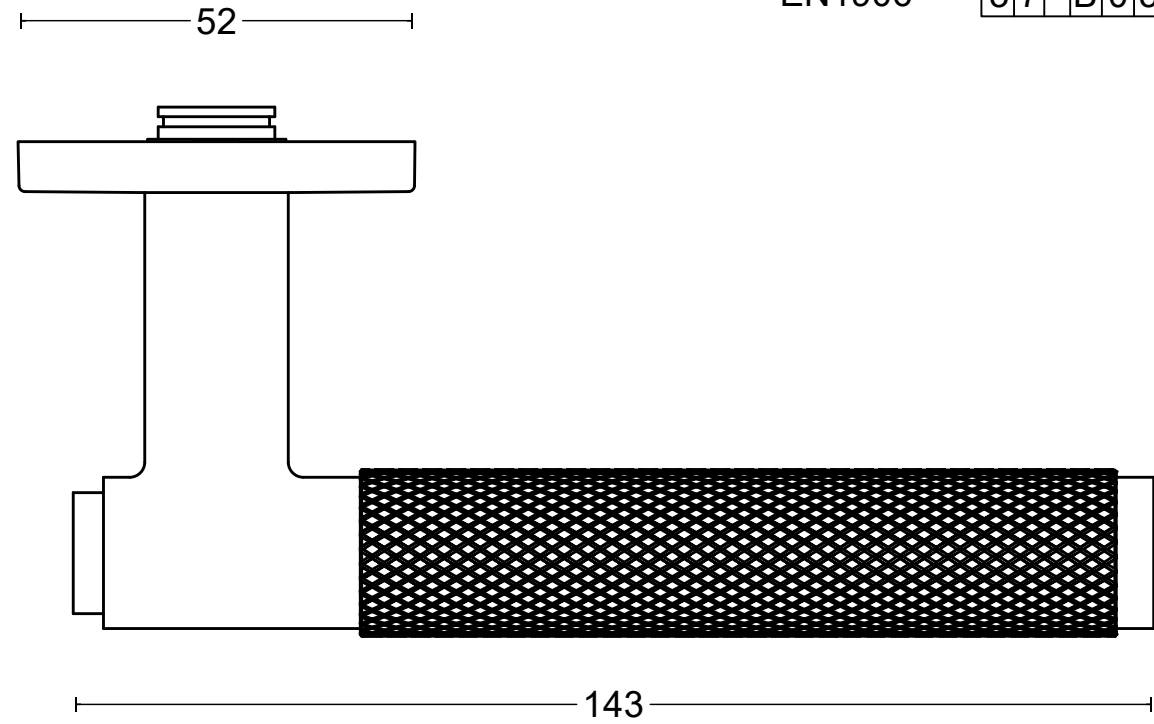

BASICS LB522 EN1906 GRADE 3

sprung lever handle attached to rose
with stainless steel sub-rose
stainless steel

6.5

door thickness 38 - 45 mm

CERTIFICATE SKG.0338.8049.04.ENG
EN1906 37-B030B 14.00343-1

	FORMANI HOLLAND B.V. EUROPALAAN 12 6199 AB MAASTRICHT-AIRPORT NL T +31 (0)43 308 90 00 INFO@FORMANI.COM WWW.FORMANI.COM	Type : BASICS LB522 EN1906 GRADE 3	Version: V01
	Formani filename: 1501D147_LB522_EN1906_V01.dwg	Description: sprung lever handle attached to rose with stainless steel sub-rose stainless steel	Format A3
	Drawn by: Christian Brimbois Creation date: 4-9-2025		