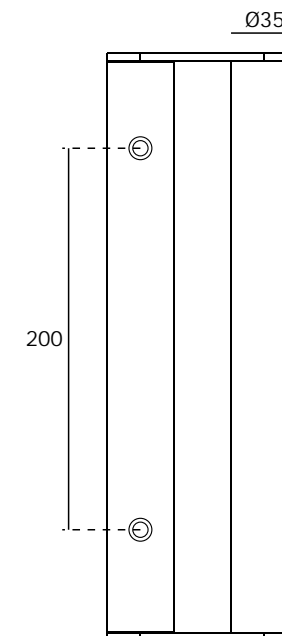

Ficha técnica de produto

Technique product file / Ficha técnica de produto

Data: 01.02.2018

Versão: 2.0

IN.07.606

Asas de porta

Pull handles / Manillones de puerta

ET: 1894/ 2016

Documento confidencial / Confidential document / Documento confidencial © JNF 2016 www.jnf.pt

Descrição / Description / Descripción	Asa de porta dupla / Double door handle / Manillon de puerta doble.
Versão / Version / Versión	2.0
Data / Date / Data	01.02.2018
Espessura da porta / Door thickness / Espesor de la puerta	35 - 55mm

308

Inclui acessórios / Accessories included / Incluye accesorios - M605

T. (+351) 224 663 230 / F. (+351) 224 839 841 / e-mail - jnf@jnf.pt / www.jnf.pt

Rua das Mimosas, 849/851
Zona Industrial das Mimosas
S. Pedro da Cova | Ap. 75 4424-909
Gondomar PORTUGAL

PÁGINA 2/2
PAGE