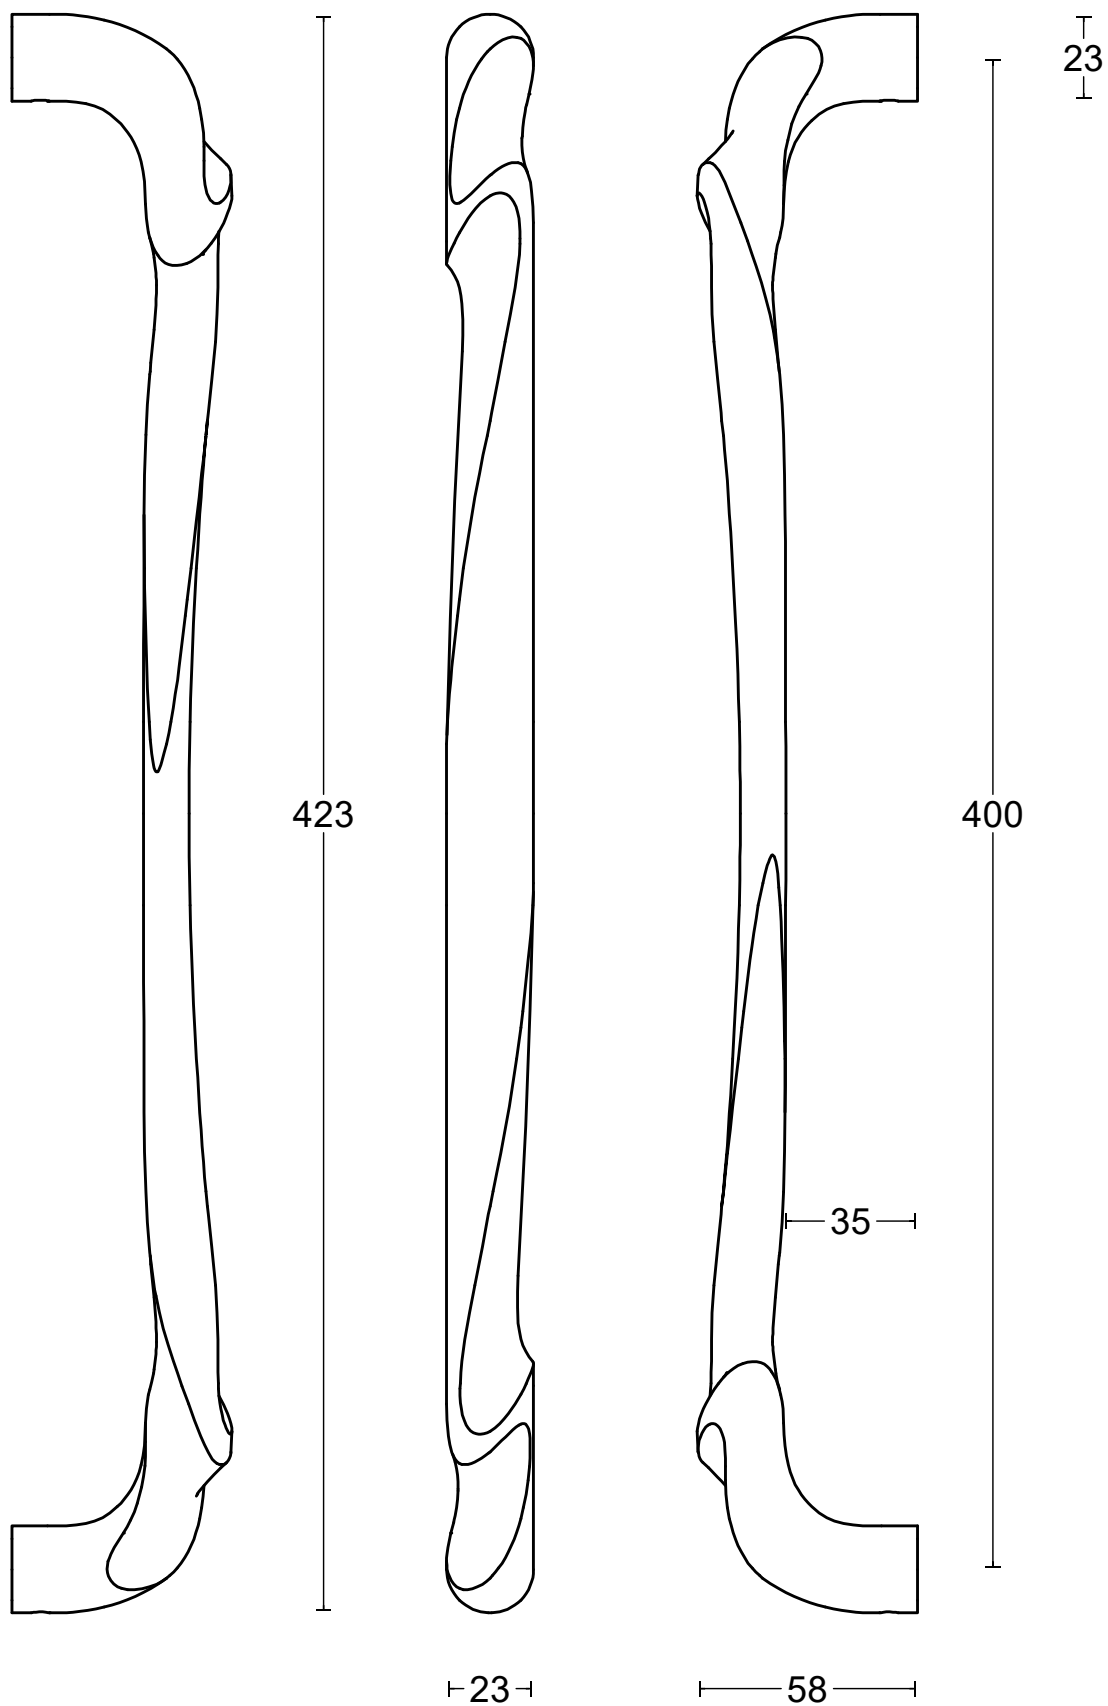

ELEEZ ZH400L NP

solid pull handle concealed fixing
stainless steel

<p style="text-align: center;">FORMANI[®]</p> <p style="font-size: small;">FORMANI HOLLAND B.V. EUROPALAAN 12 6199 AB MAASTRICHT-AIRPORT NL T +31 (0)43 308 90 00 INFO@FORMANI.COM WWW.FORMANI.COM</p>	<p>Type :</p> <p>ELEEZ ZH400L NP</p>	Version:
	<p>Description:</p> <p>solid pull handle concealed fixing stainless steel</p>	Format
	<p>Formani filename: 4201G001_1L_ZH400L_NP_V01.dwg</p> <p>Drawn by: Semih Aslan</p> <p>Creation date: 22-10-2025</p>	A3