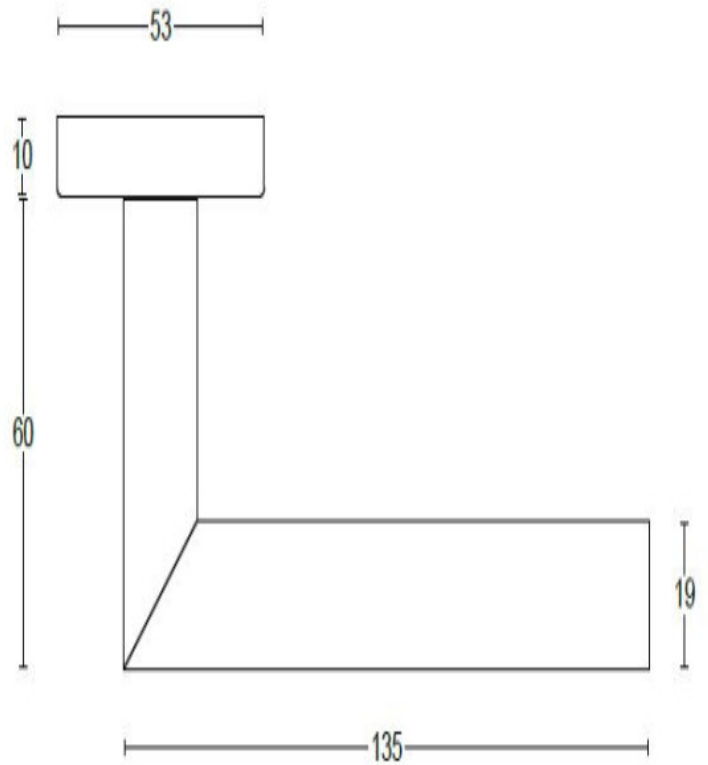

BASICS LBII-19 BSQ

sprung lever handle on rose
stainless steel

FORMANI® FORMANI HOLLAND B.V. EUROPALAN 12 6199 AB MAASTRICHT-AIRPORT NL T +31 (0)43 389 90 00 INFO@FORMANI.COM WWW.FORMANI.COM	Type:	BASICS LBII-19 BSQ	Version:	V01		
	Formani filename:	1501D242_LBII-19_BSQ_V01.dwg	Description:	sprung lever handle on rose stainless steel	Format:	A3
	Drawn by:	Semih Aslan				
Creation date:	28-4-2021