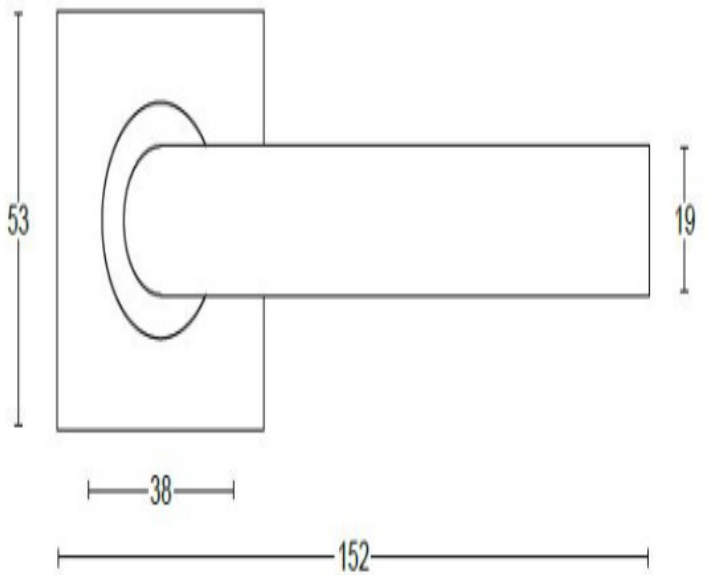

BASICS LBII-19 BSQ

sprung lever handle on rose
stainless steel

FORMANI® FORMANI HOLLAND B.V. EUROPALAN 12 6199 AB MAASTRICHT-AIRPORT NL T +31 (0)43 389 90 00 INFO@FORMANI.COM WWW.FORMANI.COM	Type:	BASICS LBII-19 BSQ	Version:	V01		
	Formani filename:	1501D242_LBII-19_BSQ_V01.dwg	Description:	sprung lever handle on rose stainless steel	Format:	A3
	Drawn by:	Semih Aslan				
Creation date:	28-4-2021