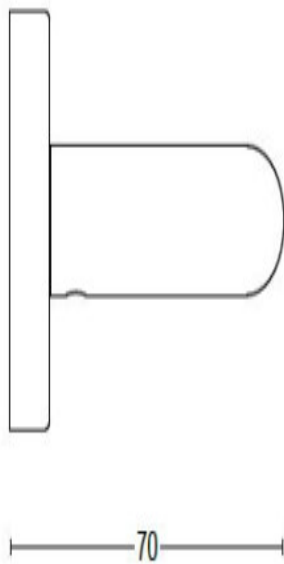

LB2-19BSQR53

sprung door handle on square rose

Product information

Code: 1501D242INXX0BS

Finish: satin stainless steel

UNIT: Pair

Collection: BASICS

Designer: Formani

BASICS LBII-19 BSQ

sprung lever handle on rose
stainless steel

FORMANI [®] FORMANI HOLLAND B.V. EUROPALAN 12 6199 AB MAASTRICHT-AIRPORT NL T +31 (0)43 389 90 00 INFO@FORMANI.COM WWW.FORMANI.COM	Type:	BASICS LBII-19 BSQ	Version:	V01		
	Formani filename:	1501D242_LBII-19_BSQ_V01.dwg	Description:	sprung lever handle on rose stainless steel	Format:	A3
	Drawn by:	Semih Aslan				
Creation date:	28-4-2021					