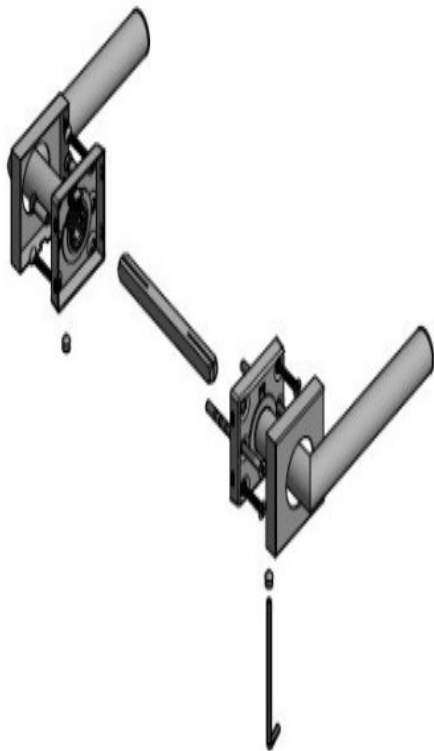

LB2-19BSQR53

sprung door handle on square rose

Product information

Code: 1501D242INXX0BS

Finish: satin stainless steel

UNIT: Pair

Collection: BASICS

Designer: Formani

EAN code: 8718009409848

BASICS by Formani

The BASICS series is a total concept collection consisting of door, window, and furniture fittings.

Finishes

- satin stainless steel
- PVD satin gold
- bronze
- PVD gunmetal
- satin black
- PVD light bronze

BASICS LBII-19 BSQ

sprung lever handle on rose
stainless steel

FORMANI [®] FORMANI HOLLAND B.V. EUROPALAN 12 6199 AB MAASTRICHT-AIRPORT NL T +31 (0)43 389 90 00 INFO@FORMANI.COM WWW.FORMANI.COM	Type:	BASICS LBII-19 BSQ	Version:	V01		
	Formani filename:	1501D242_LBII-19_BSQ_V01.dwg	Description:	sprung lever handle on rose stainless steel	Format:	A3
	Drawn by:	Semih Aslan				
Creation date:	28-4-2021					