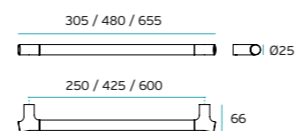

NEW

IN.53.381.250.BB
IN.53.381.425.BB
IN.53.381.600.BB
WOOD NATURE BAMBOO
Toalheiro / Towel holder / Toallero
(250mm / 425mm / 600mm)
Design: Pedro Queirós

Material: EN 1.4301/AISI 304 + bambú / bamboo / bambu
Acabamento / Finish / Acabado: satinado / satin