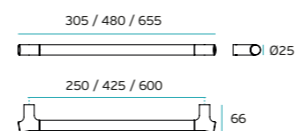

NEW

IN.53.381.250.BB
IN.53.381.425.BB
IN.53.381.600.BB
WOOD NATURE BAMBOO
Toalheiro / Towel holder / Toallero
(250mm / 425mm / 600mm)
Design: Pedro Queirós

Material: EN 1.4301/AISI 304 + bambú / bamboo / bambu
Acabamento / Finish / Acabado: satinado / satin

IN.53.381.250.BB.P
IN.53.381.425.BB.P
IN.53.381.600.BB.P
WOOD NATURE BAMBOO
Toalheiro / Towel holder / Toallero
(250mm / 425mm / 600mm)
Design: Pedro Queirós

Material: EN 1.4301/AISI 304 + bambú / bamboo / bambu
Acabamento / Finish / Acabado: polido / polished / pulido (.P)